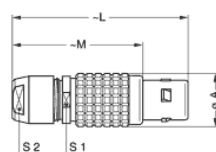

Form & Material

Shell style / Model id	FG - Straight plug, cable collet
Plug	Straight
Housing material	Brass (chrome plated [SAE AMS 2460]) shell and collet nut, nickel plated [SAE AMS QQ N 290] brass latch sleeve and mid pieces
Locking system	Quick-release (Snap-on)
Keying	1 key (alpha=0, plug: male contacts, receptacle: female contacts)
Weight	15.88 g

Cable fixation

Cable termination protection

Standard back nut (no additional protection)

Fixation type

Cable collet

Drawings

Contact 1: Chromel (+)
Contact 2: Alumel (-)

Dimensions

	A	L	M	S1	S2
mm.	12	43	32	10	9
in.	0.47	1.69	1.26	0.39	0.35

https://www.lemo.com/int_en/solutions/originals/b-indoor-keyed/fgg-1b-303-clkf31.html

LEMO products and services are provided "as is". LEMO makes no warranties or representations with regard to LEMO product & services or use of them, express, implied or statutory, including for accuracy, completeness, or security. The user is fully responsible for his products and applications using LEMO components.