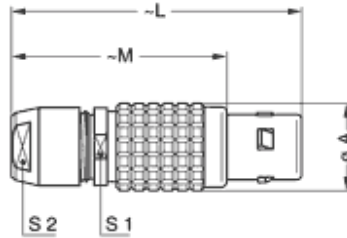

Form & Material

Shell style / Model id	FG - Straight plug, cable collet
Plug	Straight
Housing material	Brass (chrome plated [SAE AMS 2460]) shell and collet nut, nickel plated [SAE AMS QQ N 290] brass latch sleeve and mid pieces
Locking system	Quick-release (Snap-on)
Keying	1 key (alpha=0, plug: male contacts, receptacle: female contacts)
Weight	15.7 g

Cable fixation

Cable termination protection

Standard back nut (no additional protection)

Fixation type

Cable collet

Drawings

Dimensions

	A	L	M	S1	S2
mm.	12	43	32	10	9
in.	0.47	1.69	1.26	0.39	0.35