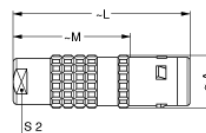

Cable fixation

Cable termination protection	Standard back nut (no additional protection)
Fixation type	Cable collet
Jacket cable outside diameter [mm]	2.10 - 2.50 mm

Drawings

Contact 1: Copper (+)
Contact 2: Konstantan (-)

Dimensions

	A	L	M	S2
mm.	11	34	23	8
in.	0.43	1.34	0.91	0.31

<https://www.lemo.com/int_en/solutions/originals/k-outdoor-keyed/fgg-0k-302-cytc25.html>

LEMO products and services are provided "as is". LEMO makes no warranties or representations with regard to LEMO product & services or use of them, express, implied or statutory, including for accuracy, completeness, or security. The user is fully responsible for his products and applications using LEMO components.