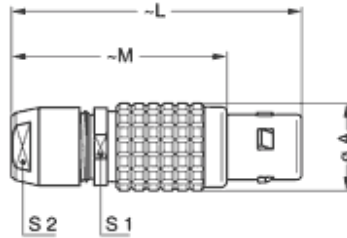

Form & Material

Shell style / Model id	FG - Straight plug, cable collet
Plug	Straight
Housing material	Brass (chrome plated [SAE AMS 2460]) shell and collet nut, nickel plated [SAE AMS QQ N 290] brass latch sleeve and mid pieces
Locking system	Push-pull
Keying	G: 1 key (alpha=0, plug: male contacts, receptacle: female contacts)
Colour	Grey

Cable fixation

Cable termination protection

Standard back nut (no additional protection)

Fixation type

Crimp

Drawings

Dimensions

	L	A	S2	M	S1
mm.	36	9.5	7	26	8
in.	1.42	0.37	0.28	1.02	0.31