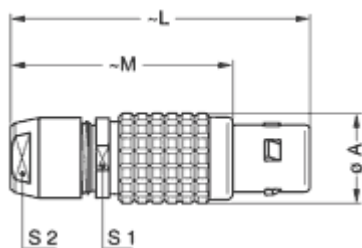

## Form & Material

Shell style / Model id	FG - Straight plug, cable collet
Plug	Straight
Housing material	Brass (chrome plated [SAE AMS 2460]) shell and collet nut, nickel plated [SAE AMS QQ N 290] brass latch sleeve and mid pieces
Locking system	Push-pull
Keying	G: 1 key (alpha=0, plug: male contacts, receptacle: female contacts)
Colour	Grey

## Cable fixation

Cable termination protection

Standard back nut (no additional protection)

Fixation type

Cable collet

## Drawings

## Dimensions

	L	A	S2	M	S1
mm.	36	9.5	7	26	8
in.	1.42	0.37	0.28	1.02	0.31