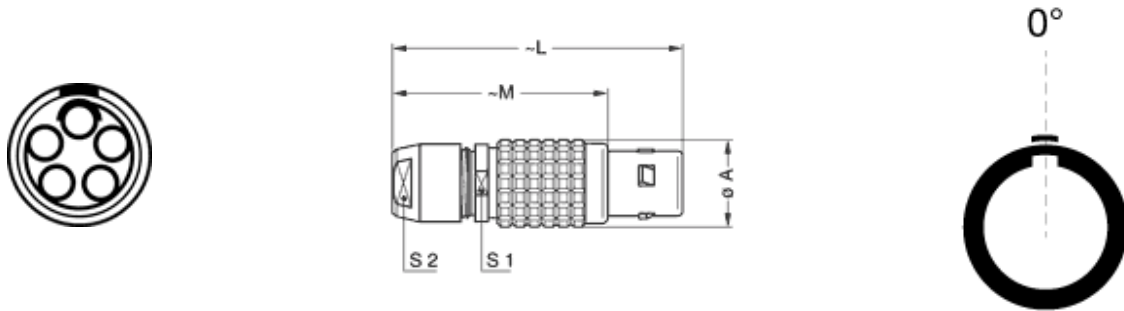

Cable fixation

Cable termination protection	Standard back nut (no additional protection)
Fixation type	Cable collet
Jacket cable outside diameter [mm]	4.30 - 5.20 mm

Drawings

Dimensions

	L	A	S2	M	S1
mm.	36	9.5	7	26	8
in.	1.42	0.37	0.28	1.02	0.31

<https://www.lemo.com/int_en/solutions/originals/b-indoor-keyed/fgg-0b-305-cyxd52.html>

LEMO products and services are provided "as is". LEMO makes no warranties or representations with regard to LEMO product & services or use of them, express, implied or statutory, including for accuracy, completeness, or security. The user is fully responsible for his products and applications using LEMO components.