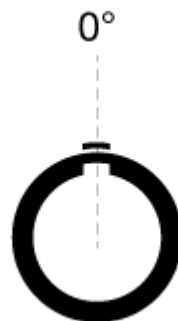

Cable fixation

Cable termination protection	Standard back nut (no additional protection)
Fixation type	Cable collet
Jacket cable outside diameter [mm]	2.30 - 3.20 mm

Drawings

Dimensions

	L	A	S2	M	S1
mm.	36	9.5	7	26	8
in.	1.42	0.37	0.28	1.02	0.31

<https://www.lemo.com/int_en/solutions/originals/b-indoor-keyed/fgg-0b-302-cyfd32.html>

LEMO products and services are provided "as is". LEMO makes no warranties or representations with regard to LEMO product & services or use of them, express, implied or statutory, including for accuracy, completeness, or security. The user is fully responsible for his products and applications using LEMO components.