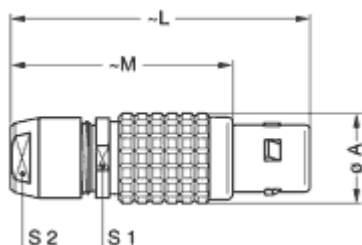

Cable fixation

Cable termination protection	Standard back nut (no additional protection)
Fixation type	Cable collet
Jacket cable outside diameter [mm]	2.30 - 3.20 mm

Drawings

Dimensions

	L	A	S2	M	S1
mm.	36	9.5	7	26	8
in.	1.42	0.37	0.28	1.02	0.31

<https://www.lemo.com/int_en/solutions/originals/b-indoor-keyed/fgg-0b-302-cyfd32.html>

LEMO products and services are provided "as is". LEMO makes no warranties or representations with regard to LEMO product & services or use of them, express, implied or statutory, including for accuracy, completeness, or security. The user is fully responsible for his products and applications using LEMO components.