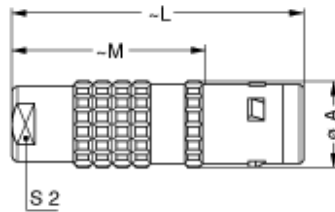

Cable fixation

Cable termination protection	Standard back nut (no additional protection)
Fixation type	Cable collet
Jacket cable outside diameter [mm]	17.60 - 18.50 mm

Drawings

Dimensions

	A	L	S2	M
mm.	38	92	30	67
in.	1.5	3.62	1.18	2.64

<https://www.lemo.com/int_en/solutions/originals/k-outdoor-keyed/fgc-5k-310-cyfc18.html>

LEMO products and services are provided "as is". LEMO makes no warranties or representations with regard to LEMO product & services or use of them, express, implied or statutory, including for accuracy, completeness, or security. The user is fully responsible for his products and applications using LEMO components.