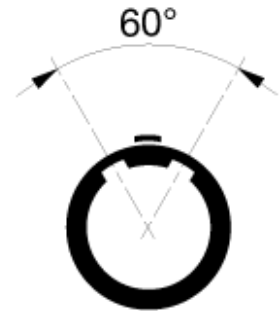

Cable fixation

Cable termination protection	Standard back nut (no additional protection)
Fixation type	Cable collet
Jacket cable outside diameter [mm]	17.60 - 18.50 mm

Drawings

Dimensions

	A	L	S2	M
mm.	38	92	30	67
in.	1.5	3.62	1.18	2.64

<https://www.lemo.com/int_en/solutions/originals/k-outdoor-keyed/fgc-5k-310-cyfc18.html>

LEMO products and services are provided "as is". LEMO makes no warranties or representations with regard to LEMO product & services or use of them, express, implied or statutory, including for accuracy, completeness, or security. The user is fully responsible for his products and applications using LEMO components.