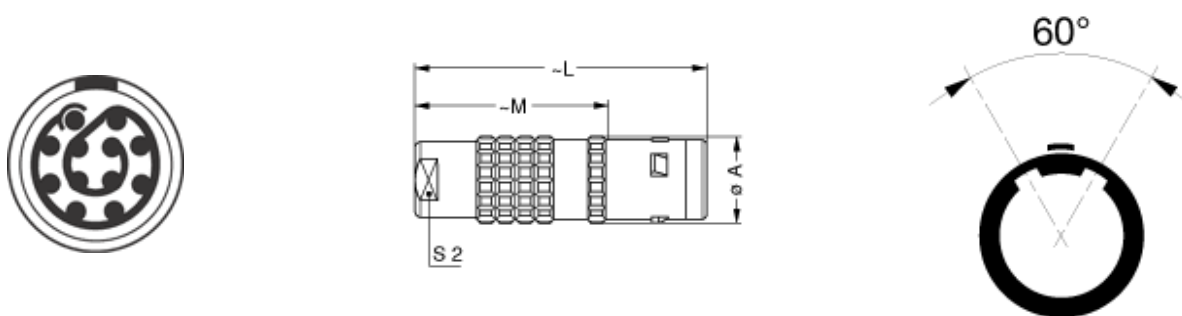

Environment

Technical domain	Audio Video, Energy and Industrial, Medical, Test and Measurement
Environmental sealing (IP rating)	IP68
Endurance	5000 mating cycles
Temperature range	-55°C / +200°C
Climatical Category	50/175/21
Humidity (max)	<=95% [at 60 deg C /140 F]
Shielding (min)	95 dB (10 MHz)
Shielding (min)	80 dB (1 GHz)
Shock Resistance	100 g [6 ms]
Vibration	15 g [10 Hz - 2000 Hz]
Salt Spray Corrosion	>1000 hr

Cable fixation

Cable termination protection	Standard back nut (no additional protection)
Fixation type	Cable collet
Jacket cable outside diameter [mm]	7.60 - 8.00 mm

Drawings

Dimensions

	A	L	M	S 2
mm.	16	52	36	12
in.	0.63	2.05	1.42	0.47

<https://www.lemo.com/int_en/solutions/originals/k-outdoor-keyed/fgc-2k-312-clac80.html>

LEMO products and services are provided "as is". LEMO makes no warranties or representations with regard to LEMO product & services or use of them, express, implied or statutory, including for accuracy, completeness, or security. The user is fully responsible for his products and applications using LEMO components.