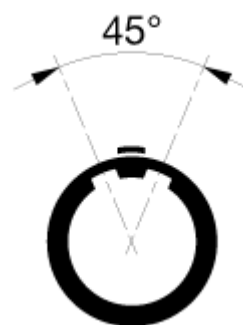

Environment

Technical domain	Audio Video, Energy and Industrial, Medical, Test and Measurement
Environmental sealing (IP rating)	IP68
Endurance	5000 mating cycles
Temperature range	-55°C / +200°C
Climatical Category	50/175/21
Humidity (max)	<=95% [at 60 deg C /140 F]
Shielding (min)	95 dB (10 MHz)
Shielding (min)	80 dB (1 GHz)
Shock Resistance	100 g [6 ms]
Vibration	15 g [10 Hz - 2000 Hz]
Salt Spray Corrosion	>1000 hr

Cable fixation

Cable termination protection	Standard back nut (no additional protection)
Fixation type	Cable collet
Jacket cable outside diameter [mm]	9.60 - 10.50 mm

Drawings

Dimensions

	S2	M	L	A
mm.	19	50.5	71	25
in.	0.75	1.99	2.8	0.98

<https://www.lemo.com/int_en/solutions/originals/k-outdoor-keyed/fgb-4k-348-clcc10.html>

LEMO products and services are provided "as is". LEMO makes no warranties or representations with regard to LEMO product & services or use of them, express, implied or statutory, including for accuracy, completeness, or security. The user is fully responsible for his products and applications using LEMO components.