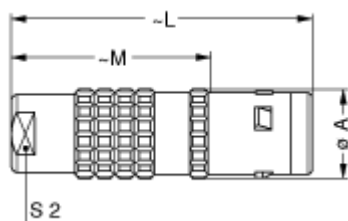

Environment

Technical domain	Audio Video, Energy and Industrial, Medical, Test and Measurement
Environmental sealing (IP rating)	IP68
Endurance	5000 mating cycles
Temperature range	-55°C / +200°C
Climatical Category	50/175/21
Humidity (max)	<=95% [at 60 deg C /140 F]
Shielding (min)	95 dB (10 MHz)
Shielding (min)	80 dB (1 GHz)
Shock Resistance	100 g [6 ms]
Vibration	15 g [10 Hz - 2000 Hz]
Salt Spray Corrosion	>1000 hr

Cable fixation

Cable termination protection	Standard back nut (no additional protection)
Fixation type	Cable collet
Jacket cable outside diameter [mm]	9.60 - 10.50 mm

Drawings

Dimensions

	S2	M	L	A
mm.	19	50.5	71	25
in.	0.75	1.99	2.8	0.98

<https://www.lemo.com/int_en/solutions/originals/k-outdoor-keyed/fgb-4k-348-clcc10.html>

LEMO products and services are provided "as is". LEMO makes no warranties or representations with regard to LEMO product & services or use of them, express, implied or statutory, including for accuracy, completeness, or security. The user is fully responsible for his products and applications using LEMO components.