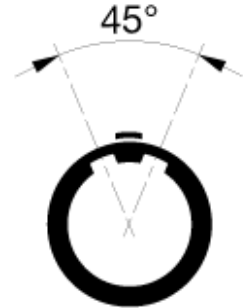

Technical details

Electrical Configuration

Nb of contacts Fiber optic	2
Insert configuration value	3K.03A - 2 FO Type F2 (<= 140 um)
Insulator	L: PEEK (UL 94 / V-0/1.5)
Gender	Standard

Form & Material

Shell style / Model id	FG - Straight plug, cable adapter and nut for fitting a bend relief
Plug	Straight
Housing material	Brass (chrome plated [SAE AMS 2460]) shell, collet nut and latch sleeve, nickel plated [SAE AMS QQ N 290] brass mid pieces
Locking system	Push-pull
Keying	2 keys (alpha=45, plug: male contacts, receptacle: female contacts)
Colour	Grey
Variant	Nut for fitting a bend relief
Weight	76.05 g

Cable fixation

Cable termination protection

For cable bend relief

Fixation type

T type cable adapter

Drawings

Dimensions

	M	L	A	S2
mm.	40	60	19	15
in.	1.57	2.36	0.75	0.59