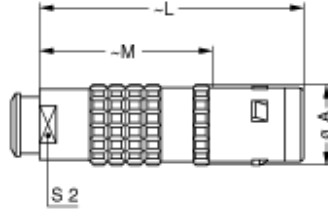

Technical details

Electrical Configuration

Nb of contacts Fiber optic	2
Insert configuration value	3K.03A - 2 FO Type F2 (<= 140 um)
Insulator	L: PEEK (UL 94 / V-0/1.5)
Gender	Standard

Form & Material

Shell style / Model id	FG - Straight plug, cable adapter and nut for fitting a bend relief
Plug	Straight
Housing material	Brass (chrome plated [SAE AMS 2460]) shell, collet nut and latch sleeve, nickel plated [SAE AMS QQ N 290] brass mid pieces
Locking system	Push-pull
Keying	2 keys (alpha=45, plug: male contacts, receptacle: female contacts)
Colour	Grey
Variant	Nut for fitting a bend relief
Weight	76.05 g

Cable fixation

Cable termination protection

For cable bend relief

Fixation type

T type cable adapter

Drawings

Dimensions

	M	L	A	S2
mm.	40	60	19	15
in.	1.57	2.36	0.75	0.59