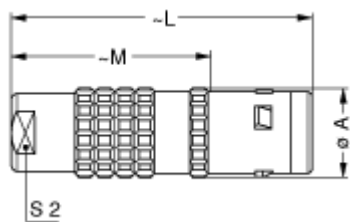

Drawings

Dimensions

	S2	M	L	A
mm.	19	50.5	71	25
in.	0.75	1.99	2.8	0.98

<https://www.lemo.com/int_en/solutions/originals/k-outdoor-keyed/fga-4k-160-ctac11.html>

LEMO products and services are provided "as is". LEMO makes no warranties or representations with regard to LEMO product & services or use of them, express, implied or statutory, including for accuracy, completeness, or security. The user is fully responsible for his products and applications using LEMO components.