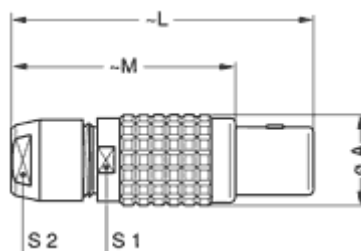

Technical details

Electrical Configuration

Number of contacts Low Voltage	1
--------------------------------	---

Form & Material

Shell style / Model id	FF - Straight plug, non-latching, cable collet
Plug	Straight
Housing material	Aluminum alloy (anodized) shell and collet nut, nickel plated [SAE AMS QQ N 290] brass latch sleeve and mid pieces
Locking system	Push-pull
Keying	3 keys (alpha=42, gamma=30, plug: male contacts, receptacle: female contacts)
Weight	1.1 g

Drawings

Dimensions

	L	S2	A	M	S1
mm.	24	6	12	16	5.5
in.	0.94	0.24	0.47	0.63	0.22

https://www.lemo.com/int_en/ffm-00-130-1c.html

LEMO products and services are provided "as is". LEMO makes no warranties or representations with regard to LEMO product & services or use of them, express, implied or statutory, including for accuracy, completeness, or security. The user is fully responsible for his products and applications using LEMO components.