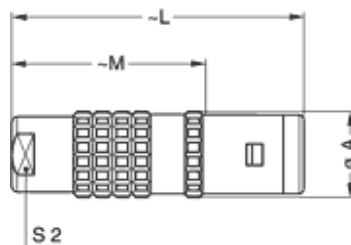

Form & Material

Shell style / Model id	FFA - Straight plug, cable collet
Plug	Straight
Housing material	Stainless steel shell and collet nut, nickel plated [SAE AMS QQ N 290] brass latch sleeve and mid pieces
Locking system	Push-pull
Keying	Hermaphroditic keying (half moon insert) with female pin 1
Weight	420.62 g

Environment

Technical domain	Energy and Industrial, Test and Measurement
Environmental protection (IP rating)	IP68
Minimal temperature	-55°C / +200°C
Climatical Category	50/175/21
Humidity (max)	<=95% [at 60 deg C /140 F]
Shielding (min)	95 dB (10 MHz)
Shielding (min)	80 dB (1 GHz)
Shock Resistance	100 g [6 ms]
Vibration	15 g [10 Hz - 2000 Hz]

Cable fixation

Cable termination protection	Standard back nut (no additional protection)
Fixation type	Cable collet
Jacket cable outside diameter [mm]	14.60 - 15.50 mm

Drawings

<https://www.lemo.com/int_en/solutions/originals/e-outdoor-stepped-insert/ffa-5e-305-sllc15.html>

LEMO products and services are provided "as is". LEMO makes no warranties or representations with regard to LEMO product & services or use of them, express, implied or statutory, including for accuracy, completeness, or security. The user is fully responsible for his products and applications using LEMO components.