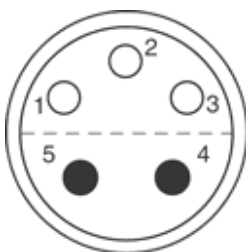

Form & Material

Shell style / Model id	FFA - Straight plug, cable collet
Plug	Straight
Housing material	Stainless steel shell and collet nut, nickel plated [SAE AMS QQ N 290] brass latch sleeve and mid pieces
Locking system	Push-pull
Keying	Hermaphroditic keying (half moon insert) with female pin 1
Weight	420.62 g

Environment

Technical domain	Energy and Industrial, Test and Measurement
Environmental protection (IP rating)	IP68
Minimal temperature	-55°C / +200°C
Climatical Category	50/175/21
Humidity (max)	<=95% [at 60 deg C /140 F]
Shielding (min)	95 dB (10 MHz)
Shielding (min)	80 dB (1 GHz)
Shock Resistance	100 g [6 ms]
Vibration	15 g [10 Hz - 2000 Hz]

Cable fixation

Cable termination protection	Standard back nut (no additional protection)
Fixation type	Cable collet
Jacket cable outside diameter [mm]	14.60 - 15.50 mm

Drawings

<https://www.lemo.com/int_en/solutions/originals/e-outdoor-stepped-insert/ffa-5e-305-sllc15.html>

LEMO products and services are provided "as is". LEMO makes no warranties or representations with regard to LEMO product & services or use of them, express, implied or statutory, including for accuracy, completeness, or security. The user is fully responsible for his products and applications using LEMO components.