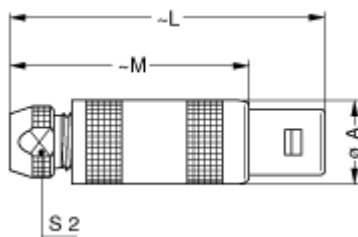

Summary

[Request a quote](#)

[Catalog](#)

Plug	Plug - Straight
Locking system	Push-pull
Size	3S
Series	S - Indoor Stepped Insert

Technical details

Form & Material

Shell style / Model id	FFA - Straight plug, cable collet
Plug	Straight
Housing material	Brass (nickel plated [SAE AMS QQ N 290]) collet
Locking system	Push-pull
Keying	No keying
Weight	7.77 g

Cable fixation

Cable termination protection	Standard back nut (no additional protection)
Fixation type	Cable collet

Drawings

No keying

Dimensions

	A	L	M	S2
mm.	17.8	61	46	14
in.	0.7	2.4	1.81	0.55

https://www.lemo.com/int_en/solutions/originals/s-indoor-stepped-insert/ffa-3s-757-cnt.html