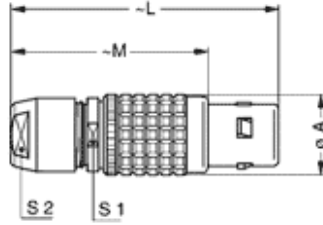

## Form & Material

Shell style / Model id	FC - Straight plug, cable collet and safety locking ring
Plug	Straight
Housing material	Brass (chrome plated [SAE AMS 2460]) shell and collet nut, nickel plated [SAE AMS QQ N 290] brass latch sleeve and mid pieces
Locking system	Push-pull
Keying	1 key (alpha=0, plug: male contacts, receptacle: female contacts)
Weight	311.63 g

## Cable fixation

Cable termination protection	Standard back nut (no additional protection)
Fixation type	Cable collet
Jacket cable outside diameter [mm]	13.60 - 15.50 mm

## Dimensions

	<b>A</b>	<b>L</b>	<b>M</b>	<b>S1</b>	<b>S2</b>
mm.	35	103	78	31	30
in.	1.38	4.06	3.07	1.22	1.18

[https://www.lemo.com/int\\_en/solutions/originals/b-indoor-keyed/fcg-5b-302-cyyd15.html](https://www.lemo.com/int_en/solutions/originals/b-indoor-keyed/fcg-5b-302-cyyd15.html)