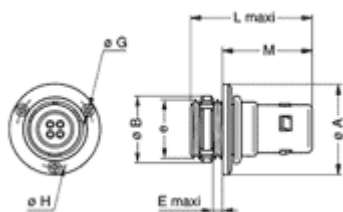

Environment

Technical domain	Audio Video, Energy and Industrial, Medical, Semiconductor, Specialties and Other, Test and Measurement, Transportation, Aerospace and UAV
Environmental protection (IP rating)	IP50
Minimal temperature	-55°C / +250°C
Climatical Category	50/175/21
Humidity (max)	<=95% [at 60 deg C /140 F]
Shielding (min)	75 dB (10 MHz)
Shielding (min)	40 dB (1 GHz)
Shock Resistance	100 g [6 ms]
Vibration	15 g [10 Hz - 2000 Hz]
Salt Spray Corrosion	>1000 hr

Cable fixation

Cable termination protection	Standard back nut (no additional protection)
Fixation type	Cable collet

Drawings

Dimensions

	L	H	G	E	M	A	B	e
mm.	61.5	47	3	9	44.5	54	40	M35x1.0
in.	2.42	1.85	0.12	0.35	1.75	2.13	1.57	

<https://www.lemo.com/int_en/solutions/originals/b-indoor-keyed/fbg-5b-894-clc9.html>

LEMO products and services are provided "as is". LEMO makes no warranties or representations with regard to LEMO product & services or use of them, express, implied or statutory, including for accuracy, completeness, or security. The user is fully responsible for his products and applications using LEMO components.