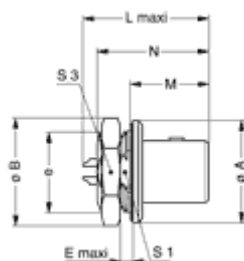

## Dimensions

	<b>A</b>	<b>B</b>	<b>e</b>	<b>E</b>	<b>L</b>	<b>M</b>	<b>N</b>	<b>S1</b>	<b>S3</b>
mm.	37	41.5	M30x1.0	4	35.3	23	36.3	28.5	36
in.	1.46	1.63		0.16	1.39	0.91	1.43	1.12	1.42

[https://www.lemo.com/int\\_en/solutions/originals/k-outdoor-keyed/fag-4k-307-cyc.html](https://www.lemo.com/int_en/solutions/originals/k-outdoor-keyed/fag-4k-307-cyc.html)