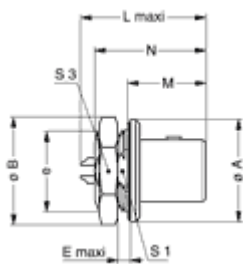

Technical details

Electrical Configuration

Nb of contacts Fiber optic	1
Insulator	L: PEEK (UL 94 / V-0/1.5)
Gender	Standard

Form & Material

Shell style / Model id	FA - Fixed plug, non-latching, nut fixing
Plug	Fixed
Housing material	Brass (chrome plated [SAE AMS 2460]) shell, collet nut and latch sleeve, nickel plated [SAE AMS QQ N 290] brass mid pieces
Locking system	Snap-on
Keying	1 key (alpha=0, plug: male contacts, receptacle: female contacts)
Weight	67.19 g

Drawings

Dimensions

	A	B	e	E	L	M	N	S1	S3
mm.	31	34.5	M24x1.0	4	34.3	22.5	33.8	22.5	30
in.	1.22	1.36		0.16	1.35	0.89	1.33	0.89	1.18

https://www.lemo.com/int_en/solutions/originals/k-outdoor-keyed/fag-3k-0ba-clz.html