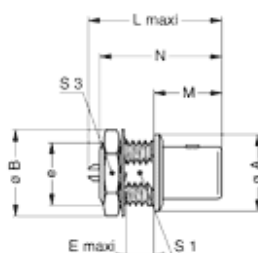

Environment

Technical domain	Audio Video, Energy and Industrial, Medical, Semiconductor, Specialties and Other, Test and Measurement, Transportation, Aerospace and UAV
Environmental sealing (IP rating)	IP50
Endurance	5000 mating cycles
Temperature range	-55°C / +250°C (max. temperature valid for short periods of use.)
Climatical Category	50/175/21
Humidity (max)	<=95% [at 60 deg C /140 F]
Shielding (min)	75 dB (10 MHz)
Shielding (min)	40 dB (1 GHz)
Shock Resistance	100 g [6 ms]
Vibration	15 g [10 Hz - 2000 Hz]
Salt Spray Corrosion	>1000 hr

Drawings

Dimensions

	A	B	e	E	L	M	N	S1	S3
mm.	22	25.2	M18x1.0	5.8	32.1	17	30.2	16.5	22
in.	0.87	0.99		0.23	1.26	0.67	1.19	0.65	0.87

<https://www.lemo.com/int_en/solutions/originals/b-indoor-keyed/fag-3b-320-cla.html>

LEMO products and services are provided "as is". LEMO makes no warranties or representations with regard to LEMO product & services or use of them, express, implied or statutory, including for accuracy, completeness, or security. The user is fully responsible for his products and applications using LEMO components.