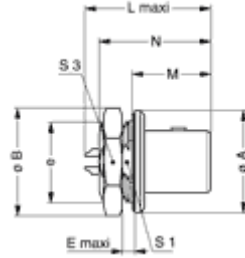

Cable fixation

Cable termination protection

Standard back nut (no additional protection)

Fixation type

Cable collet

Drawings

Dimensions

	e	A	B	E	S3	S1	L	M	N
mm.	M20x1.0	25	27.5	4.5	24	18.5	33.6	18	28.3
in.		0.98	1.08	0.18	0.94	0.73	1.32	0.71	1.11