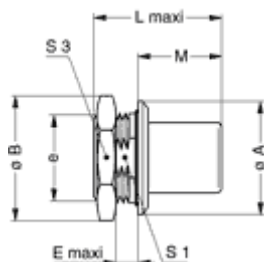

Environment

Technical domain	Energy and Industrial, Test and Measurement
Environmental sealing (IP rating)	IP68
Endurance	5000 mating cycles
Temperature range	-55°C / +200°C
Climatical Category	50/175/21
Humidity (max)	<=95% [at 60 deg C /140 F]
Shielding (min)	95 dB (10 MHz)
Shielding (min)	80 dB (1 GHz)
Shock Resistance	100 g [6 ms]
Vibration	15 g [10 Hz - 2000 Hz]
Salt Spray Corrosion	>1000 hr

Drawings

Dimensions

	A	B	e	E	L	M	S1	S3
mm.	20	21.5	M16x1.0	3.5	23	16	14.5	19
in.	0.79	0.85		0.14	0.91	0.63	0.57	0.75

Recommended By Lemo

Accessories

Compatible cap

[BFA.1E.100.NAS](#)

Tools

<https://www.lemo.com/int_en/solutions/originals/e-outdoor-stepped-insert/faa-1e-250-cta.html>

LEMO products and services are provided "as is". LEMO makes no warranties or representations with regard to LEMO product & services or use of them, express, implied or statutory, including for accuracy, completeness, or security. The user is fully responsible for his products and applications using LEMO components.