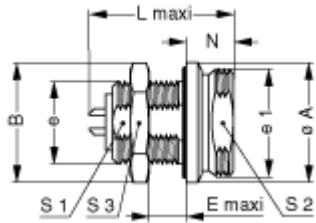

Dimensions

	A	B	e	e1	E	L	N	S1	S2	S3
mm.	26.6	27	M20x1.0	M24x1.0	13	36.2	9.5	18.5	22.5	24
in.	1.05	1.06			0.51	1.43	0.37	0.73	0.89	0.94

Recommended By Lemo

Accessories

Compatible cap

[BRE.3V.200.NAV](#)

<https://www.lemo.com/int_en/solutions/supreme/w-underwater/evg-3w-809-cl11.html>

LEMO products and services are provided "as is". LEMO makes no warranties or representations with regard to LEMO product & services or use of them, express, implied or statutory, including for accuracy, completeness, or security. The user is fully responsible for his products and applications using LEMO components.