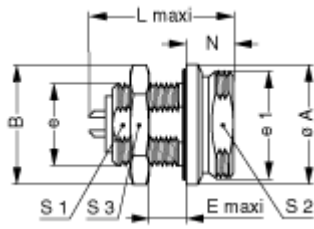

Drawings

Dimensions

	A	B	e	e1	E	L	N	S1	S2	S3
mm.	18.3	19.5	M14x1.0	M16x1.0	8	27	8	12.5	14.5	17
in.	0.72	0.77			0.31	1.06	0.31	0.49	0.57	0.67

Recommended By Lemo

Accessories

Compatible cap

[BRE.1V.200.NAV](#)

<https://www.lemo.com/int_en/solutions/supreme/w-underwater/evg-1w-92a-cll.html>

LEMO products and services are provided "as is". LEMO makes no warranties or representations with regard to LEMO product & services or use of them, express, implied or statutory, including for accuracy, completeness, or security. The user is fully responsible for his products and applications using LEMO components.