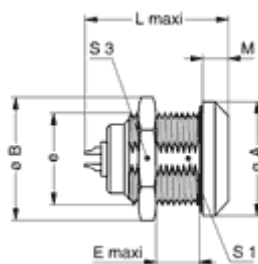

Environment

Technical domain	Energy and Industrial, Test and Measurement
Environmental sealing (IP rating)	IP68
Endurance	5000 mating cycles
Temperature range	-55°C / +200°C
Climatical Category	50/175/21
Humidity (max)	<=95% [at 60 deg C /140 F]
Shielding (min)	95 dB (10 MHz)
Shielding (min)	80 dB (1 GHz)
Shock Resistance	100 g [6 ms]
Vibration	15 g [10 Hz - 2000 Hz]

Cable fixation

Jacket cable outside diameter [mm]	9.60 - 42.60 mm

Drawings

Dimensions

	A	B	e	E	L	M	S1
mm.	55	54	M45x1.5	10	44.5	9	42.5
in.	2.17	2.13		0.39	1.75	0.35	1.67

Recommended By Lemo

Accessories

Tools

<https://www.lemo.com/int_en/solutions/originals/e-outdoor-stepped-insert/era-5e-348-sll.html>

LEMO products and services are provided "as is". LEMO makes no warranties or representations with regard to LEMO product & services or use of them, express, implied or statutory, including for accuracy, completeness, or security. The user is fully responsible for his products and applications using LEMO components.