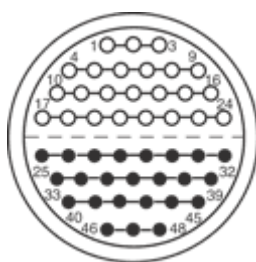

Environment

Technical domain	Energy and Industrial, Test and Measurement
Environmental sealing (IP rating)	IP68
Endurance	5000 mating cycles
Temperature range	-55°C / +200°C
Climatical Category	50/175/21
Humidity (max)	<=95% [at 60 deg C /140 F]
Shielding (min)	95 dB (10 MHz)
Shielding (min)	80 dB (1 GHz)
Shock Resistance	100 g [6 ms]
Vibration	15 g [10 Hz - 2000 Hz]

Cable fixation

Jacket cable outside diameter [mm]	9.60 - 42.60 mm

Drawings

Dimensions

	A	B	e	E	L	M	S1
mm.	55	54	M45x1.5	10	44.5	9	42.5
in.	2.17	2.13		0.39	1.75	0.35	1.67

Recommended By Lemo

Accessories

Tools

<https://www.lemo.com/int_en/solutions/originals/e-outdoor-stepped-insert/era-5e-348-sll.html>

LEMO products and services are provided "as is". LEMO makes no warranties or representations with regard to LEMO product & services or use of them, express, implied or statutory, including for accuracy, completeness, or security. The user is fully responsible for his products and applications using LEMO components.