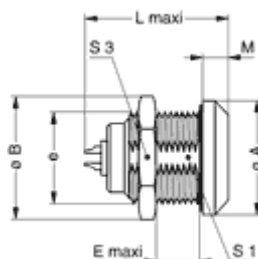

Environment

Technical domain	Energy and Industrial, Test and Measurement
Environmental sealing (IP rating)	IP68
Endurance	5000 mating cycles
Temperature range	-55°C / +200°C
Climatical Category	50/175/21
Humidity (max)	<=95% [at 60 deg C /140 F]
Shielding (min)	95 dB (10 MHz)
Shielding (min)	80 dB (1 GHz)
Shock Resistance	100 g [6 ms]
Vibration	15 g [10 Hz - 2000 Hz]
Salt Spray Corrosion	>1000 hr

Cable fixation

Jacket cable outside diameter [mm]	9.60 - 42.60 mm

Drawings

Dimensions

	A	B	e	E	L	M	S1
mm.	55	54	M45x1.5	10	44.5	9	42.5
in.	2.17	2.13		0.39	1.75	0.35	1.67

Recommended By Lemo

Accessories

Tools

<https://www.lemo.com/int_en/solutions/originals/e-outdoor-stepped-insert/era-5e-324-cll.html>

LEMO products and services are provided "as is". LEMO makes no warranties or representations with regard to LEMO product & services or use of them, express, implied or statutory, including for accuracy, completeness, or security. The user is fully responsible for his products and applications using LEMO components.