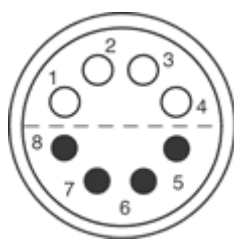

Environment

Technical domain	Energy and Industrial, Test and Measurement
Environmental sealing (IP rating)	IP68
Endurance	5000 mating cycles
Temperature range	-55°C / +200°C (max. temperature valid for short periods of use.)
Climatic Category	50/175/21
Humidity (max)	<=95% [at 60 deg C /140 F]
Shielding (min)	95 dB (10 MHz)
Shielding (min)	80 dB (1 GHz)
Shock Resistance	100 g [6 ms]
Vibration	15 g [10 Hz - 2000 Hz]
Salt Spray Corrosion	>1000 hr

Cable fixation

Jacket cable outside diameter [mm]	4.80 - 28.60 mm

Drawings

Dimensions

	A	B	e	E	L	M	S1	S3
mm.	37	41.5	M30x1.0	9	36	6.5	28.5	36
in.	1.46	1.63		0.35	1.42	0.26	1.12	1.42

<https://www.lemo.com/int_en/solutions/originals/e-outdoor-stepped-insert/era-4e-308-cll.html>

LEMO products and services are provided "as is". LEMO makes no warranties or representations with regard to LEMO product & services or use of them, express, implied or statutory, including for accuracy, completeness, or security. The user is fully responsible for his products and applications using LEMO components.