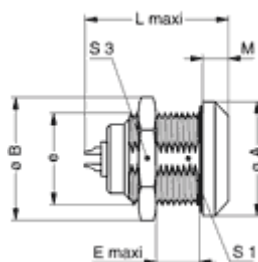

Form & Material

Shell style / Model id	ERA - Fixed receptacle, nut fixing
Socket / Receptacle	Fixed Panel Front Mounted
Housing material	Brass (chrome plated [SAE AMS 2460]) shell, collet nut and latch sleeve, nickel plated [SAE AMS QQ N 290] brass mid pieces
Locking system	Push-pull
Keying	Hermaphroditic keying (half moon insert) with female pin 1
Colour	Grey
Weight	96.77 g
Panel Drill Hole	M30

Cable fixation

Jacket cable outside diameter [mm]	4.80 - 28.60 mm
------------------------------------	-----------------

Drawings

Dimensions

	A	B	e	E	L	M	S1	S3
mm.	37	41.5	M30x1.0	9	36	6.5	28.5	36
in.	1.46	1.63		0.35	1.42	0.26	1.12	1.42