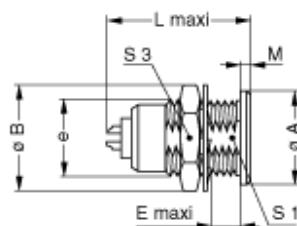

## Form & Material

Shell style / Model id	ERA - Fixed receptacle, nut fixing
Socket / Receptacle	Fixed Panel Front Mounted
Housing material	Brass (nickel plated [SAE AMS QQ N 290]) collet and crimping tube, brass (chrome plated [SAE AMS 2460]) collet nut
Locking system	Push-pull
Keying	Hermaphroditic keying (half moon insert) with female pin 1
Weight	13.08 g

## Dimensions

	<b>A</b>	<b>B</b>	<b>e</b>	<b>E</b>	<b>L</b>	<b>M</b>	<b>S1</b>	<b>S3</b>
mm.	18	19.6	M15x1.0	8.5	24.5	1.8	13.5	17
in.	0.71	0.77		0.33	0.96	0.07	0.53	0.67