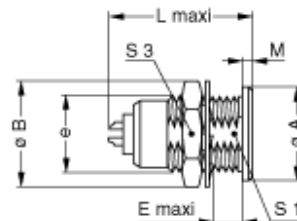

Technical details

Electrical Configuration

Nb of contacts Coax	1
Contact Termination Coax	Solder
Insert configuration value	2S.275 - 1 Coax (75 Ohm)
Insulator	T: PTFE
Rated current	12 Amps
Impedance	75 Ohm
VSWR	1.02 + 0.03 * f/GHz
Vtest	1500 V (AC), 2100 V (DC)
Contact Type	Coaxial 75 Ohm (Solder)
Cable type	Cable type: A RG 58 C/U, RG 302 /U, RG 400 /U, 2YCCY, RG 59 B/U, RG 223 /U, HF-5408 S
Bucket Dia.	1.4 mm (0.055in)
Contact Dia.	1.6 mm (0.063in)

Form & Material

Shell style / Model id	ERA - Fixed receptacle, nut fixing
Socket / Receptacle	Fixed Panel Front Mounted
Housing material	Brass (chrome plated [SAE AMS 2460]) shell and collet nut, nickel plated [SAE AMS QQ N 290] brass latch sleeve and mid pieces
Locking system	Push-pull
Keying	Circular, female
Weight	12.93 g

Cable fixation

Jacket cable outside diameter [mm]	1.00 - 13.60 mm
------------------------------------	-----------------

Drawings

https://www.lemo.com/int_en/solutions/originals/s-indoor-stepped-insert/era-2s-275-ctl.html