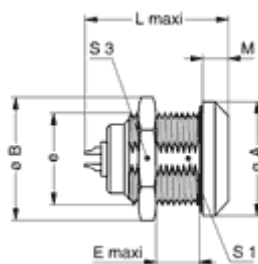

Form & Material

Shell style / Model id	ERA - Fixed receptacle, nut fixing
Socket / Receptacle	Fixed Panel Front Mounted
Housing material	Stainless steel shell and collet nut, nickel plated [SAE AMS QQ N 290] brass latch sleeve and mid pieces
Locking system	Push-pull
Keying	Hermaphroditic keying (half moon insert) with female pin 1
Weight	17.94 g

Cable fixation

Jacket cable outside diameter [mm]	1.30 - 14.60 mm
------------------------------------	-----------------

Drawings

Dimensions

	A	B	e	E	L	M	S1	S3	L1
mm.	20	21.5	M16x1.0	9	24	4.5	14.5	19	25.3
in.	0.79	0.85		0.35	0.94	0.18	0.57	0.75	1