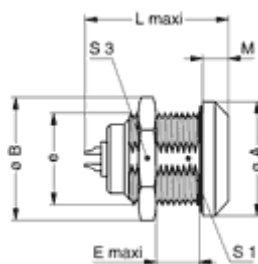

Form & Material

Shell style / Model id	ERA - Fixed receptacle, nut fixing
Socket / Receptacle	Fixed Panel Front Mounted
Housing material	Stainless steel shell and collet nut, nickel plated [SAE AMS QQ N 290] brass latch sleeve and mid pieces
Locking system	Push-pull
Keying	Circular, female
Weight	17.83 g

Cable fixation

Jacket cable outside diameter [mm]	1.30 - 14.60 mm
------------------------------------	-----------------

Drawings

Dimensions

	A	B	e	E	L	M	S1	S3	L1
mm.	20	21.5	M16x1.0	9	24	4.5	14.5	19	25.3
in.	0.79	0.85		0.35	0.94	0.18	0.57	0.75	1