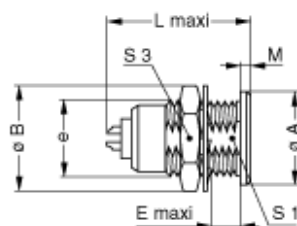

Environment

Technical domain	Audio Video, Energy and Industrial, Semiconductor, Test and Measurement
Environmental sealing (IP rating)	IP50
Endurance	5000 mating cycles
Temperature range	-55°C / +250°C
Climatical Category	50/175/21
Humidity (max)	<=95% [at 60 deg C /140 F]
Shielding (min)	75 dB (10 MHz)
Shielding (min)	40 dB (1 GHz)
Shock Resistance	100 g [6 ms]
Vibration	15 g [10 Hz - 2000 Hz]
Salt Spray Corrosion	>1000 hr

Cable fixation

Jacket cable outside diameter [mm]	1.00 - 8.30 mm

Drawings

Dimensions

	A	B	e	E	L	M	S1	S3
mm.	10	12.5	M9x0.6	7	18.5	1.2	8.2	11
in.	0.39	0.49		0.28	0.73	0.05	0.32	0.43

Recommended By Lemo

Accessories

Compatible cap	BRE.0S.200.KAS

<https://www.lemo.com/int_en/solutions/originals/s-indoor-stepped-insert/era-0s-304-kl.html>

LEMO products and services are provided "as is". LEMO makes no warranties or representations with regard to LEMO product & services or use of them, express, implied or statutory, including for accuracy, completeness, or security. The user is fully responsible for his products and applications using LEMO components.