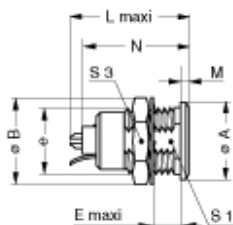

Form & Material

Shell style / Model id	EN - Fixed receptacle with grounding tab, nut fixing
Socket / Receptacle	Fixed Panel Front Mounted
Housing material	Brass (chrome plated [SAE AMS 2460]) shell and collet nut, nickel plated [SAE AMS QQ N 290] brass latch sleeve and mid pieces
Locking system	Push-pull
Keying	2 keys (alpha=37.5, plug: female contacts, receptacle: male contacts)
Colour	Grey
Weight	23.67 g

Cable fixation

Jacket cable outside diameter [mm]	2.00 - 16.60 mm
------------------------------------	-----------------

Drawings

Dimensions

	A	B	e	E	L	M	N	S1	S3
mm.	22	25	M18x1.0	11.5	30.7	2	28.1	16.5	22
in.	0.87	0.98		0.45	1.21	0.08	1.11	0.65	0.87