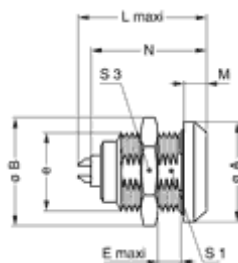

Environment

Technical domain	Audio Video, Energy and Industrial, Medical, Test and Measurement
Environmental sealing (IP rating)	IP68
Endurance	5000 mating cycles
Temperature range	-55°C / +200°C
Climatical Category	50/175/21
Humidity (max)	<=95% [at 60 deg C /140 F]
Shielding (min)	95 dB (10 MHz)
Shielding (min)	80 dB (1 GHz)
Shock Resistance	100 g [6 ms]
Vibration	15 g [10 Hz - 2000 Hz]
Salt Spray Corrosion	>1000 hr

Cable fixation

Jacket cable outside diameter [mm]	4.00 - 42.60 mm

Drawings

Dimensions

	A	E	L	M	N	S1	e	B
mm.	55	10	47.5	9	43.6	42.5	M45x1.5	54
in.	2.17	0.39	1.87	0.35	1.72	1.67		2.13

<https://www.lemo.com/int_en/solutions/originals/k-outdoor-keyed/egl-5k-348-cyc.html>

LEMO products and services are provided "as is". LEMO makes no warranties or representations with regard to LEMO product & services or use of them, express, implied or statutory, including for accuracy, completeness, or security. The user is fully responsible for his products and applications using LEMO components.