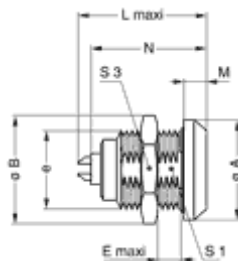

Form & Material

Shell style / Model id	EG - Fixed receptacle, nut fixing
Socket / Receptacle	Fixed Panel Front Mounted
Housing material	Brass (chrome plated [SAE AMS 2460]) shell, collet nut and latch sleeve, nickel plated [SAE AMS QQ N 290] brass mid pieces
Locking system	Push-pull
Keying	2 keys (gamma=75, plug: female contacts, receptacle: male contacts)
Weight	64.62 g

Cable fixation

Jacket cable outside diameter [mm]	2.00 - 22.60 mm
------------------------------------	-----------------

Drawings

Dimensions

	e	E	L	M	N	S1	S3	A	B
mm.	M24x1.0	11	36.2	6	33.6	22.5	30	31	34.5
in.		0.43	1.43	0.24	1.32	0.89	1.18	1.22	1.36