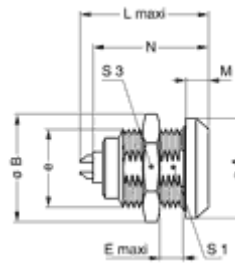

## Form & Material

Shell style / Model id	EG - Fixed receptacle, nut fixing
Socket / Receptacle	Fixed Panel Front Mounted
Housing material	Brass (black chrome) shell and collet nut, nickel plated [SAE AMS QQ N 290] brass latch sleeve and mid pieces
Locking system	Push-pull
Keying	G: 1 key (alpha=0, plug: male contacts, receptacle: female contacts)
Colour	Black
Weight	101.44 g

## Dimensions

	<b>A</b>	<b>B</b>	<b>e</b>	<b>E</b>	<b>L</b>	<b>M</b>	<b>N</b>	<b>S3</b>	<b>S1</b>
mm.	37	41.5	M30x1.0	9	40.2	6.5	38.6	36	28.5
in.	1.46	1.63		0.35	1.58	0.26	1.52	1.42	1.12