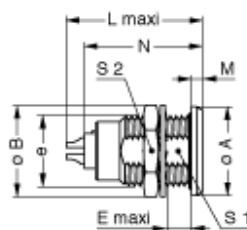

Environment

Environmental sealing (IP rating)	IP68
Endurance	>3000 mating cycles
Temperature range	-55°C / +200°C (max. temperature valid for short periods of use.)
Climatical Category	50/175/21
Humidity (max)	<=95% [at 60 deg C /140 F]
Resistance to vibration	15 g [10 Hz - 2000 Hz]
Shock Resistance	100 g [6 ms]
Salt Spray Corrosion	>1000 hr

Cable fixation

Jacket cable outside diameter [mm]	2.00 - 16.60 mm

Drawings

Dimensions

	A	B	e	E	L	M	N	S1	S2
mm.	23.5	25.1	M18x1.0	9.6	30.1	2.5	25	16.5	22
in.	0.93	0.99		0.38	1.19	0.1	0.98	0.65	0.87

Recommended By Lemo

Accessories

Replacement contact	EGG.3B.660.ZYM
Compatible cap	BRE.3T.200.CAZ

<https://www.lemo.com/int_en/solutions/originals/t-outdoor-keyed/egg-3t-318-cym.html>

LEMO products and services are provided "as is". LEMO makes no warranties or representations with regard to LEMO product & services or use of them, express, implied or statutory, including for accuracy, completeness, or security. The user is fully responsible for his products and applications using LEMO components.