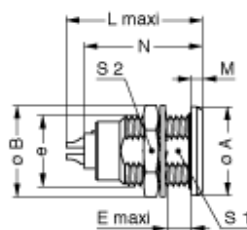

Form & Material

Shell style / Model id	EG - Fixed receptacle, nut fixing
Socket / Receptacle	Fixed Panel Front Mounted
Housing material	Brass (chrome plated [SAE AMS 2460]) shell and collet nut, nickel plated [SAE AMS QQ N 290] brass latch sleeve and mid pieces
Locking system	Push-pull
Keying	G: 1 key (alpha=0, plug: male contacts, receptacle: female contacts)
Colour	Grey

Cable fixation

Jacket cable outside diameter [mm]	2.00 - 16.60 mm
------------------------------------	-----------------

Drawings

Dimensions

	A	B	e	E	L	M	N	S1	S2
mm.	23.5	25.1	M18x1.0	9.6	30.1	2.5	25	16.5	22
in.	0.93	0.99		0.38	1.19	0.1	0.98	0.65	0.87