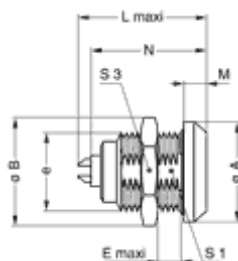

Form & Material

Shell style / Model id	EG - Fixed receptacle, nut fixing
Socket / Receptacle	Fixed Panel Front Mounted
Housing material	Brass (chrome plated [SAE AMS 2460]) shell, collet nut and latch sleeve, nickel plated [SAE AMS QQ N 290] brass mid pieces
Locking system	Push-pull
Keying	1 key (alpha=0, plug: male contacts, receptacle: female contacts)
Weight	68.12 g

Cable fixation

Jacket cable outside diameter [mm]	2.00 - 22.60 mm
------------------------------------	-----------------

Drawings

Dimensions

	e	E	L	M	N	S1	S3	A	B
mm.	M24x1.0	11	36.2	6	33.6	22.5	30	31	34.5
in.		0.43	1.43	0.24	1.32	0.89	1.18	1.22	1.36