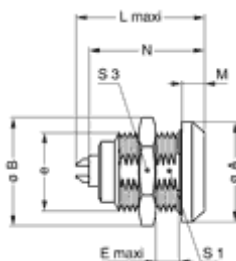

Form & Material

Shell style / Model id	EG - Fixed receptacle, nut fixing
Socket / Receptacle	Fixed Panel Front Mounted
Housing material	Brass (chrome plated [SAE AMS 2460]) shell, collet nut and latch sleeve, nickel plated [SAE AMS QQ N 290] brass mid pieces
Locking system	Push-pull
Keying	1 key (alpha=0, plug: male contacts, receptacle: female contacts)
Weight	37.16 g

Cable fixation

Jacket cable outside diameter [mm]	1.00 - 18.60 mm
------------------------------------	-----------------

Drawings

Dimensions

	e	E	L	M	N	S1	S3	A	B
mm.	M20x1.0	9	30.7	5	28.6	18.5	24	25	27.5
in.		0.35	1.21	0.2	1.13	0.73	0.94	0.98	1.08