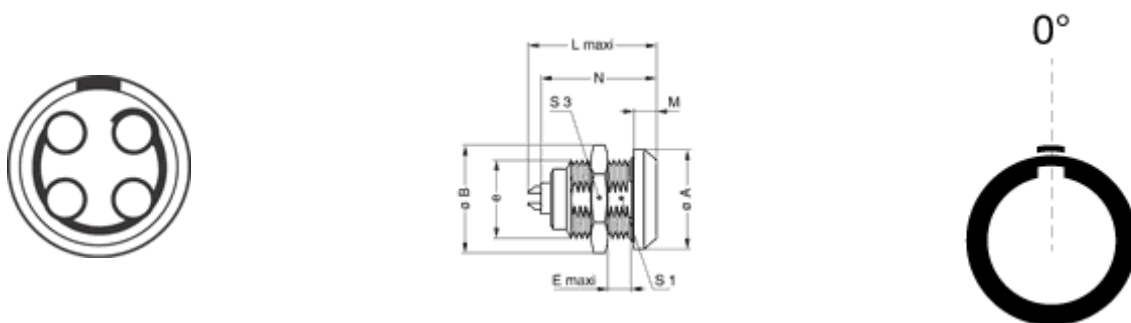

Environment

Technical domain	Audio Video, Energy and Industrial, Medical, Test and Measurement
Environmental sealing (IP rating)	IP68
Endurance	5000 mating cycles
Temperature range	-55°C / +200°C
Climatical Category	50/175/21
Humidity (max)	<=95% [at 60 deg C /140 F]
Shielding (min)	95 dB (10 MHz)
Shielding (min)	80 dB (1 GHz)
Shock Resistance	100 g [6 ms]
Vibration	15 g [10 Hz - 2000 Hz]

Cable fixation

Jacket cable outside diameter [mm]	1.00 - 18.60 mm

Drawings

Dimensions

	e	E	L	M	N	S1	S3	A	B
mm.	M20x1.0	9	30.7	5	28.6	18.5	24	25	27.5
in.		0.35	1.21	0.2	1.13	0.73	0.94	0.98	1.08

<https://www.lemo.com/int_en/solutions/originals/k-outdoor-keyed/egg-2k-304-uym.html>

LEMO products and services are provided "as is". LEMO makes no warranties or representations with regard to LEMO product & services or use of them, express, implied or statutory, including for accuracy, completeness, or security. The user is fully responsible for his products and applications using LEMO components.