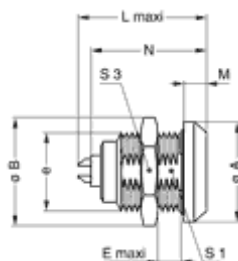

Form & Material

Shell style / Model id	EG - Fixed receptacle, nut fixing
Socket / Receptacle	Fixed Panel Front Mounted
Housing material	Brass (chrome plated [SAE AMS 2460]) shell, collet nut and latch sleeve, nickel plated [SAE AMS QQ N 290] brass mid pieces
Locking system	Push-pull
Keying	G: 1 key (alpha=0, plug: male contacts, receptacle: female contacts)
Colour	Grey
Weight	37.55 g

Cable fixation

Jacket cable outside diameter [mm]	1.00 - 18.60 mm
------------------------------------	-----------------

Drawings

Dimensions

	e	E	L	M	N	S1	S3	A	B
mm.	M20x1.0	9	30.7	5	28.6	18.5	24	25	27.5
in.		0.35	1.21	0.2	1.13	0.73	0.94	0.98	1.08