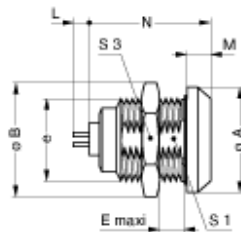

Environment

Technical domain	Audio Video, Energy and Industrial, Medical, Test and Measurement
Environmental sealing (IP rating)	IP68
Endurance	5000 mating cycles
Temperature range	-55°C / +200°C
Climatical Category	50/175/21
Humidity (max)	<=95% [at 60 deg C /140 F]
Shielding (min)	95 dB (10 MHz)
Shielding (min)	80 dB (1 GHz)
Shock Resistance	100 g [6 ms]
Vibration	15 g [10 Hz - 2000 Hz]
Salt Spray Corrosion	>1000 hr

Drawings

Dimensions

	e	E	Lmax	M	N	S1	S3	A	B
mm.	M16x1.0	9	29.1	4.5	25.1	14.5	19	20	21.5
in.		0.35	1.15	0.18	0.99	0.57	0.75	0.79	0.85

<https://www.lemo.com/int_en/solutions/originals/k-outdoor-keyed/egg-1k-305-cln.html>

LEMO products and services are provided "as is". LEMO makes no warranties or representations with regard to LEMO product & services or use of them, express, implied or statutory, including for accuracy, completeness, or security. The user is fully responsible for his products and applications using LEMO components.