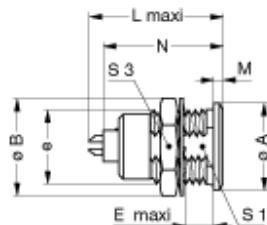

Form & Material

Shell style / Model id	EG - Fixed receptacle, nut fixing
Socket / Receptacle	Fixed Panel Front Mounted
Housing material	Brass (chrome plated [SAE AMS 2460]) shell and collet nut, nickel plated [SAE AMS QQ N 290] brass latch sleeve and mid pieces
Locking system	Push-pull
Keying	G: 1 key (alpha=0, plug: male contacts, receptacle: female contacts)
Colour	Grey
Weight	10.07 g
Panel Drill Hole	M12

Cable fixation

Jacket cable outside diameter [mm]	1.00 - 10.60 mm
------------------------------------	-----------------

Drawings

Dimensions

	e	E	L	M	N	S1	S3	A	B
mm.	M12x1.0	7.5	23	1.5	21.1	10.5	14	14	16
in.		0.3	0.91	0.06	0.83	0.41	0.55	0.55	0.63