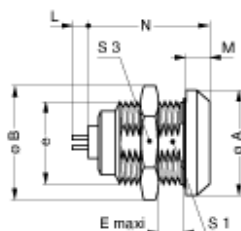

Environment

Technical domain	Audio Video, Energy and Industrial, Medical, Test and Measurement
Environmental sealing (IP rating)	IP68
Endurance	5000 mating cycles
Temperature range	-55°C / +200°C
Climatical Category	50/175/21
Humidity (max)	<=95% [at 60 deg C /140 F]
Shielding (min)	95 dB (10 MHz)
Shielding (min)	80 dB (1 GHz)
Shock Resistance	100 g [6 ms]
Vibration	15 g [10 Hz - 2000 Hz]
Salt Spray Corrosion	>1000 hr

Drawings

Dimensions

	A	E	Lmax	M	N	S1	S3	B	e
mm.	18	6	23.3	4	20.1	12.5	17	19.5	M14x1.0
in.	0.71	0.24	0.92	0.16	0.79	0.49	0.67	0.77	

<https://www.lemo.com/int_en/solutions/originals/k-outdoor-keyed/egg-0k-303-cln.html>

LEMO products and services are provided "as is". LEMO makes no warranties or representations with regard to LEMO product & services or use of them, express, implied or statutory, including for accuracy, completeness, or security. The user is fully responsible for his products and applications using LEMO components.