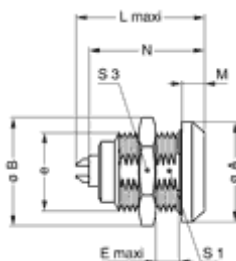

Environment

Technical domain	Audio Video, Energy and Industrial, Medical, Test and Measurement
Environmental sealing (IP rating)	IP68
Endurance	5000 mating cycles
Temperature range	-55°C / +200°C
Climatical Category	50/175/21
Humidity (max)	<=95% [at 60 deg C /140 F]
Shielding (min)	95 dB (10 MHz)
Shielding (min)	80 dB (1 GHz)
Shock Resistance	100 g [6 ms]
Vibration	15 g [10 Hz - 2000 Hz]
Salt Spray Corrosion	>1000 hr

Cable fixation

Jacket cable outside diameter [mm]	2.00 - 22.60 mm

Drawings

Dimensions

	e	E	L	M	N	S1	S3	A	B
mm.	M24x1.0	11	36.2	6	33.6	22.5	30	31	34.5
in.		0.43	1.43	0.24	1.32	0.89	1.18	1.22	1.36

<https://www.lemo.com/int_en/solutions/originals/k-outdoor-keyed/egb-3k-312-cll.html>

LEMO products and services are provided "as is". LEMO makes no warranties or representations with regard to LEMO product & services or use of them, express, implied or statutory, including for accuracy, completeness, or security. The user is fully responsible for his products and applications using LEMO components.