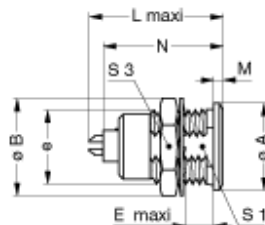

Form & Material

Shell style / Model id	EG - Fixed receptacle, nut fixing
Socket / Receptacle	Fixed Panel Front Mounted
Housing material	Brass (chrome plated [SAE AMS 2460]) shell and collet nut, nickel plated [SAE AMS QQ N 290] brass latch sleeve and mid pieces
Locking system	Push-pull
Keying	A: 2 keys (alpha=30, plug: male contacts, receptacle: female contacts)
Colour	Grey
Weight	26.48 g

Cable fixation

Jacket cable outside diameter [mm]	2.00 - 16.60 mm
------------------------------------	-----------------

Drawings

Dimensions

	A	B	e	E	L	M	N	S3	S1
mm.	22	25	M18x1.0	11.5	30.7	2	28.1	22	16.5
in.	0.87	0.98		0.45	1.21	0.08	1.11	0.87	0.65