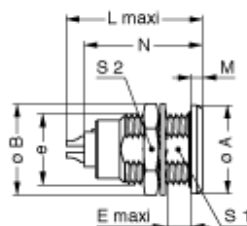

Environment

Technical domain	Energy and Industrial, Test and Measurement
Environmental sealing (IP rating)	IP68
Endurance	>3000 mating cycles
Temperature range	-55°C / +200°C (max. temperature valid for short periods of use.)
Climatical Category	50/175/21
Humidity (max)	<=95% [at 60 deg C /140 F]
Resistance to vibration	15 g [10 Hz - 2000 Hz]
Shock Resistance	100 g [6 ms]
Salt Spray Corrosion	>1000 hr

Cable fixation

Jacket cable outside diameter [mm]	1.00 - 12.60 mm

Drawings

Dimensions

	A	B	e	E	L	M	N	S1	S2
mm.	18.5	19.6	M15x1.0	13.5	23.6	1.8	24.6	13.5	17
in.	0.73	0.77		0.53	0.93	0.07	0.97	0.53	0.67

<https://www.lemo.com/int_en/solutions/originals/t-outdoor-keyed/ega-2t-305-cll.html>

LEMO products and services are provided "as is". LEMO makes no warranties or representations with regard to LEMO product & services or use of them, express, implied or statutory, including for accuracy, completeness, or security. The user is fully responsible for his products and applications using LEMO components.