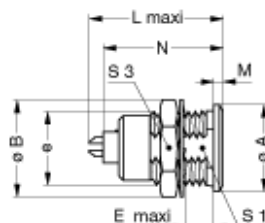

Form & Material

Shell style / Model id	EG - Fixed receptacle, nut fixing
Socket / Receptacle	Fixed Panel Front Mounted
Housing material	Brass (chrome plated [SAE AMS 2460]) shell and collet nut, nickel plated [SAE AMS QQ N 290] brass latch sleeve and mid pieces
Locking system	Push-pull
Keying	2 keys (alpha=30, plug: male contacts, receptacle: female contacts)
Weight	4.12 g

Cable fixation

Jacket cable outside diameter [mm]	1.00 - 8.30 mm
------------------------------------	----------------

Drawings

Dimensions

	B	e	L	M	N	S1	S3	E	A
mm.	12.5	M9x0.6	20.7	1.2	19.1	8.2	11	7	10
in.	0.49		0.81	0.05	0.75	0.32	0.43	0.28	0.39