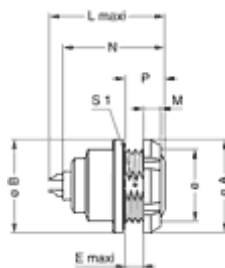

Form & Material

Shell style / Model id	EE - Fixed receptacle, nut fixing (back panel mounting)
Socket / Receptacle	Fixed Panel Rear Mounted
Housing material	Brass (chrome plated [SAE AMS 2460]) shell, collet nut and latch sleeve, nickel plated [SAE AMS QQ N 290] brass mid pieces
Locking system	Push-pull
Keying	2 keys (gamma=75, plug: female contacts, receptacle: male contacts)
Weight	57.89 g

Cable fixation

Jacket cable outside diameter [mm]	2.00 - 22.60 mm
------------------------------------	-----------------

Drawings

Dimensions

	A	B	e	E	L	M	N	P	S1
mm.	30	31	M24x1.0	7.5	36.2	4.5	33.6	12	22.5
in.	1.18	1.22		0.3	1.43	0.18	1.32	0.47	0.89